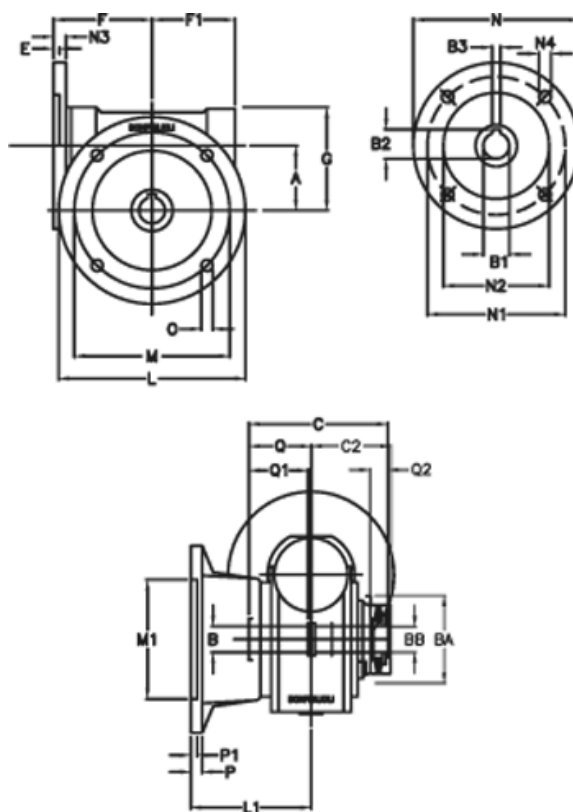

Article number: 390204410042316

Description: Worm Gear with Torque Limiter  
VF 44-L1-F-100-P63B14

## Measures

a = 44.60	C2 = 48	m = 87	P = 9
B = 18	Description = VF 44F-xx-63B14	M1 = 60	P1 = 7
B1 E7 = 11	E = 2.0	N = 90	Q = 32.0
B2 = 12.8	F = 65	N1 = 75	Q1 = 32
B3 H9 = 4	F1 = 54	N2 = 60	Q2 = 12
BA = 40	g = 71	N3 = 8.0	
BB H7 = 11	L = 110	N4 = 5.5	
C = 79	L1 = 60.5	O = 8.5	